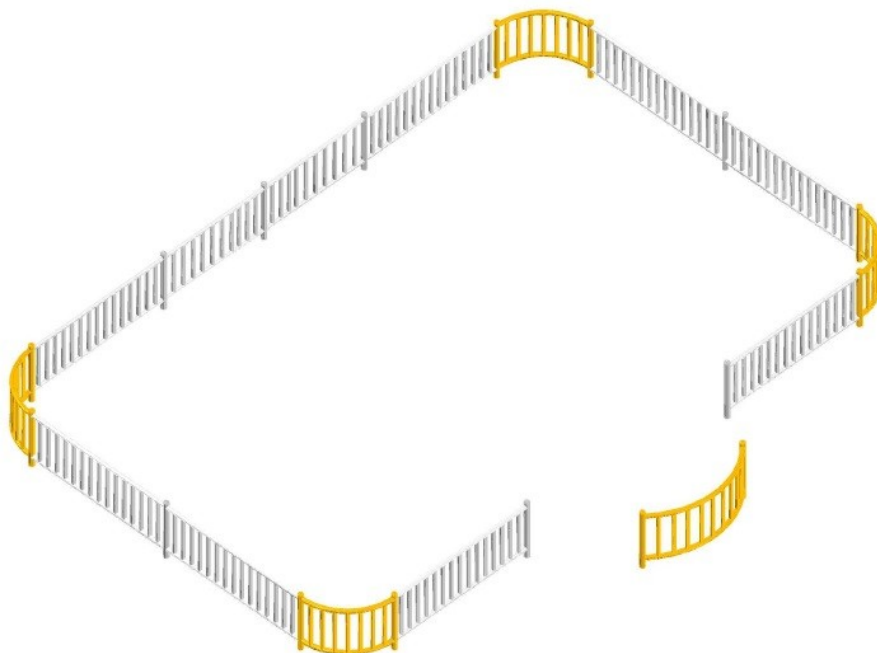

FENCING for Saturn swing

Code: GM-IN-009

Description

Fencing for the Saturn swing to increase the safeness of users.

Bars standard colour: grey with yellow or grey with red.

Product details

- Dimensions: 8,0 x 5,0m
- Safety area: 8,0 x 5,0m

All images are for illustration purpose only and may vary from the actual product.