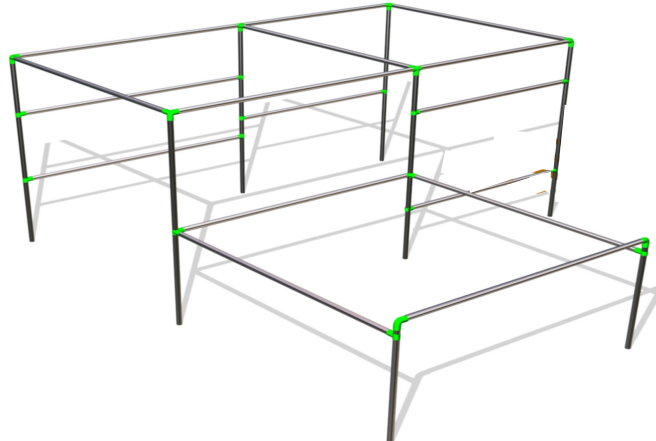

Rail 6 Parkour.

Form nr.002
1.12.12

Product description:

Rail 6 is a system for Parkour. The system is available with different color combinations.

Target group:

For Children from aged 6.

Safety requirements:

Rail 6 maintains the requirements described in EN 1176, part 1 and 2 (2008 edition)

Technical specifications:

See our catalogue page XX